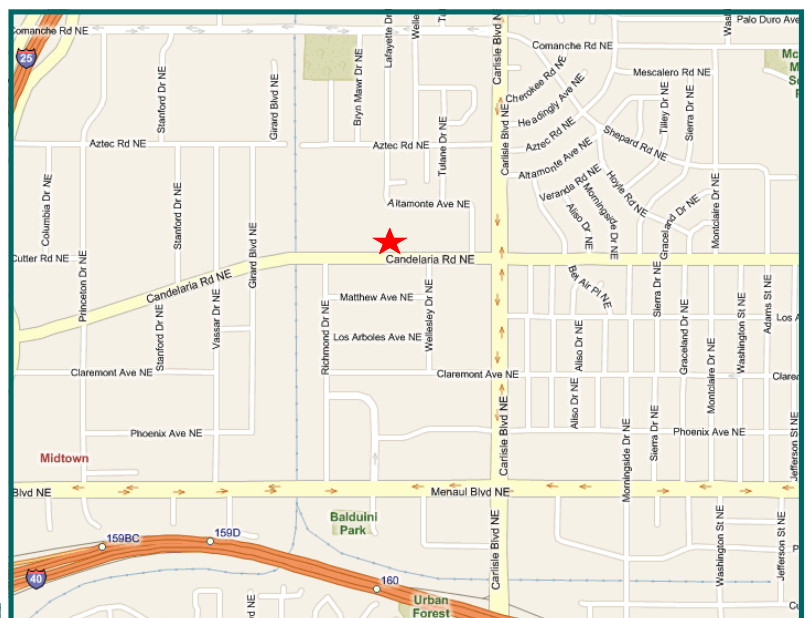

LIN Meeting

Come join us at:

3301-3311 Candelaria NE, Albuquerque, NM 87107

Wednesday, March 31st, 7:30 am - 9:00 am

Fabulous Door Prizes!

Wednesday, March 31st

7:30 am - 9:00 am

Hosted by:

Barbara Morgan

Directions:

- North on Carlisle Blvd. from I-40
- West on Candelaria Blvd.
- Candelaria Business Center is on the north side of street.

Metro Commercial
REALTY, INC.