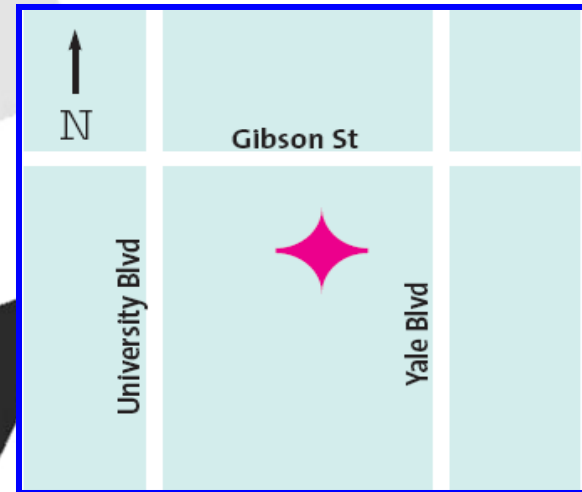

# LIN

Come join us at:

**2309 Renard SE,  
Albuquerque, NM 87106**

**Wednesday, February 24th  
7:30 am – 9:00 am**

**Hosted by:  
Brent Tiano &  
Marguerite Haverly**

**FABULOUS DOOR PRIZES!**

**GRUBB & ELLIS.**  
New Mexico

**Driving Directions  
from I-25 heading south.....**

- Exit on Gibson Blvd
- Turn right "south" on Yale
- Turn right "west" on Renard Pl.
- 2309 Renard Pl is on your right